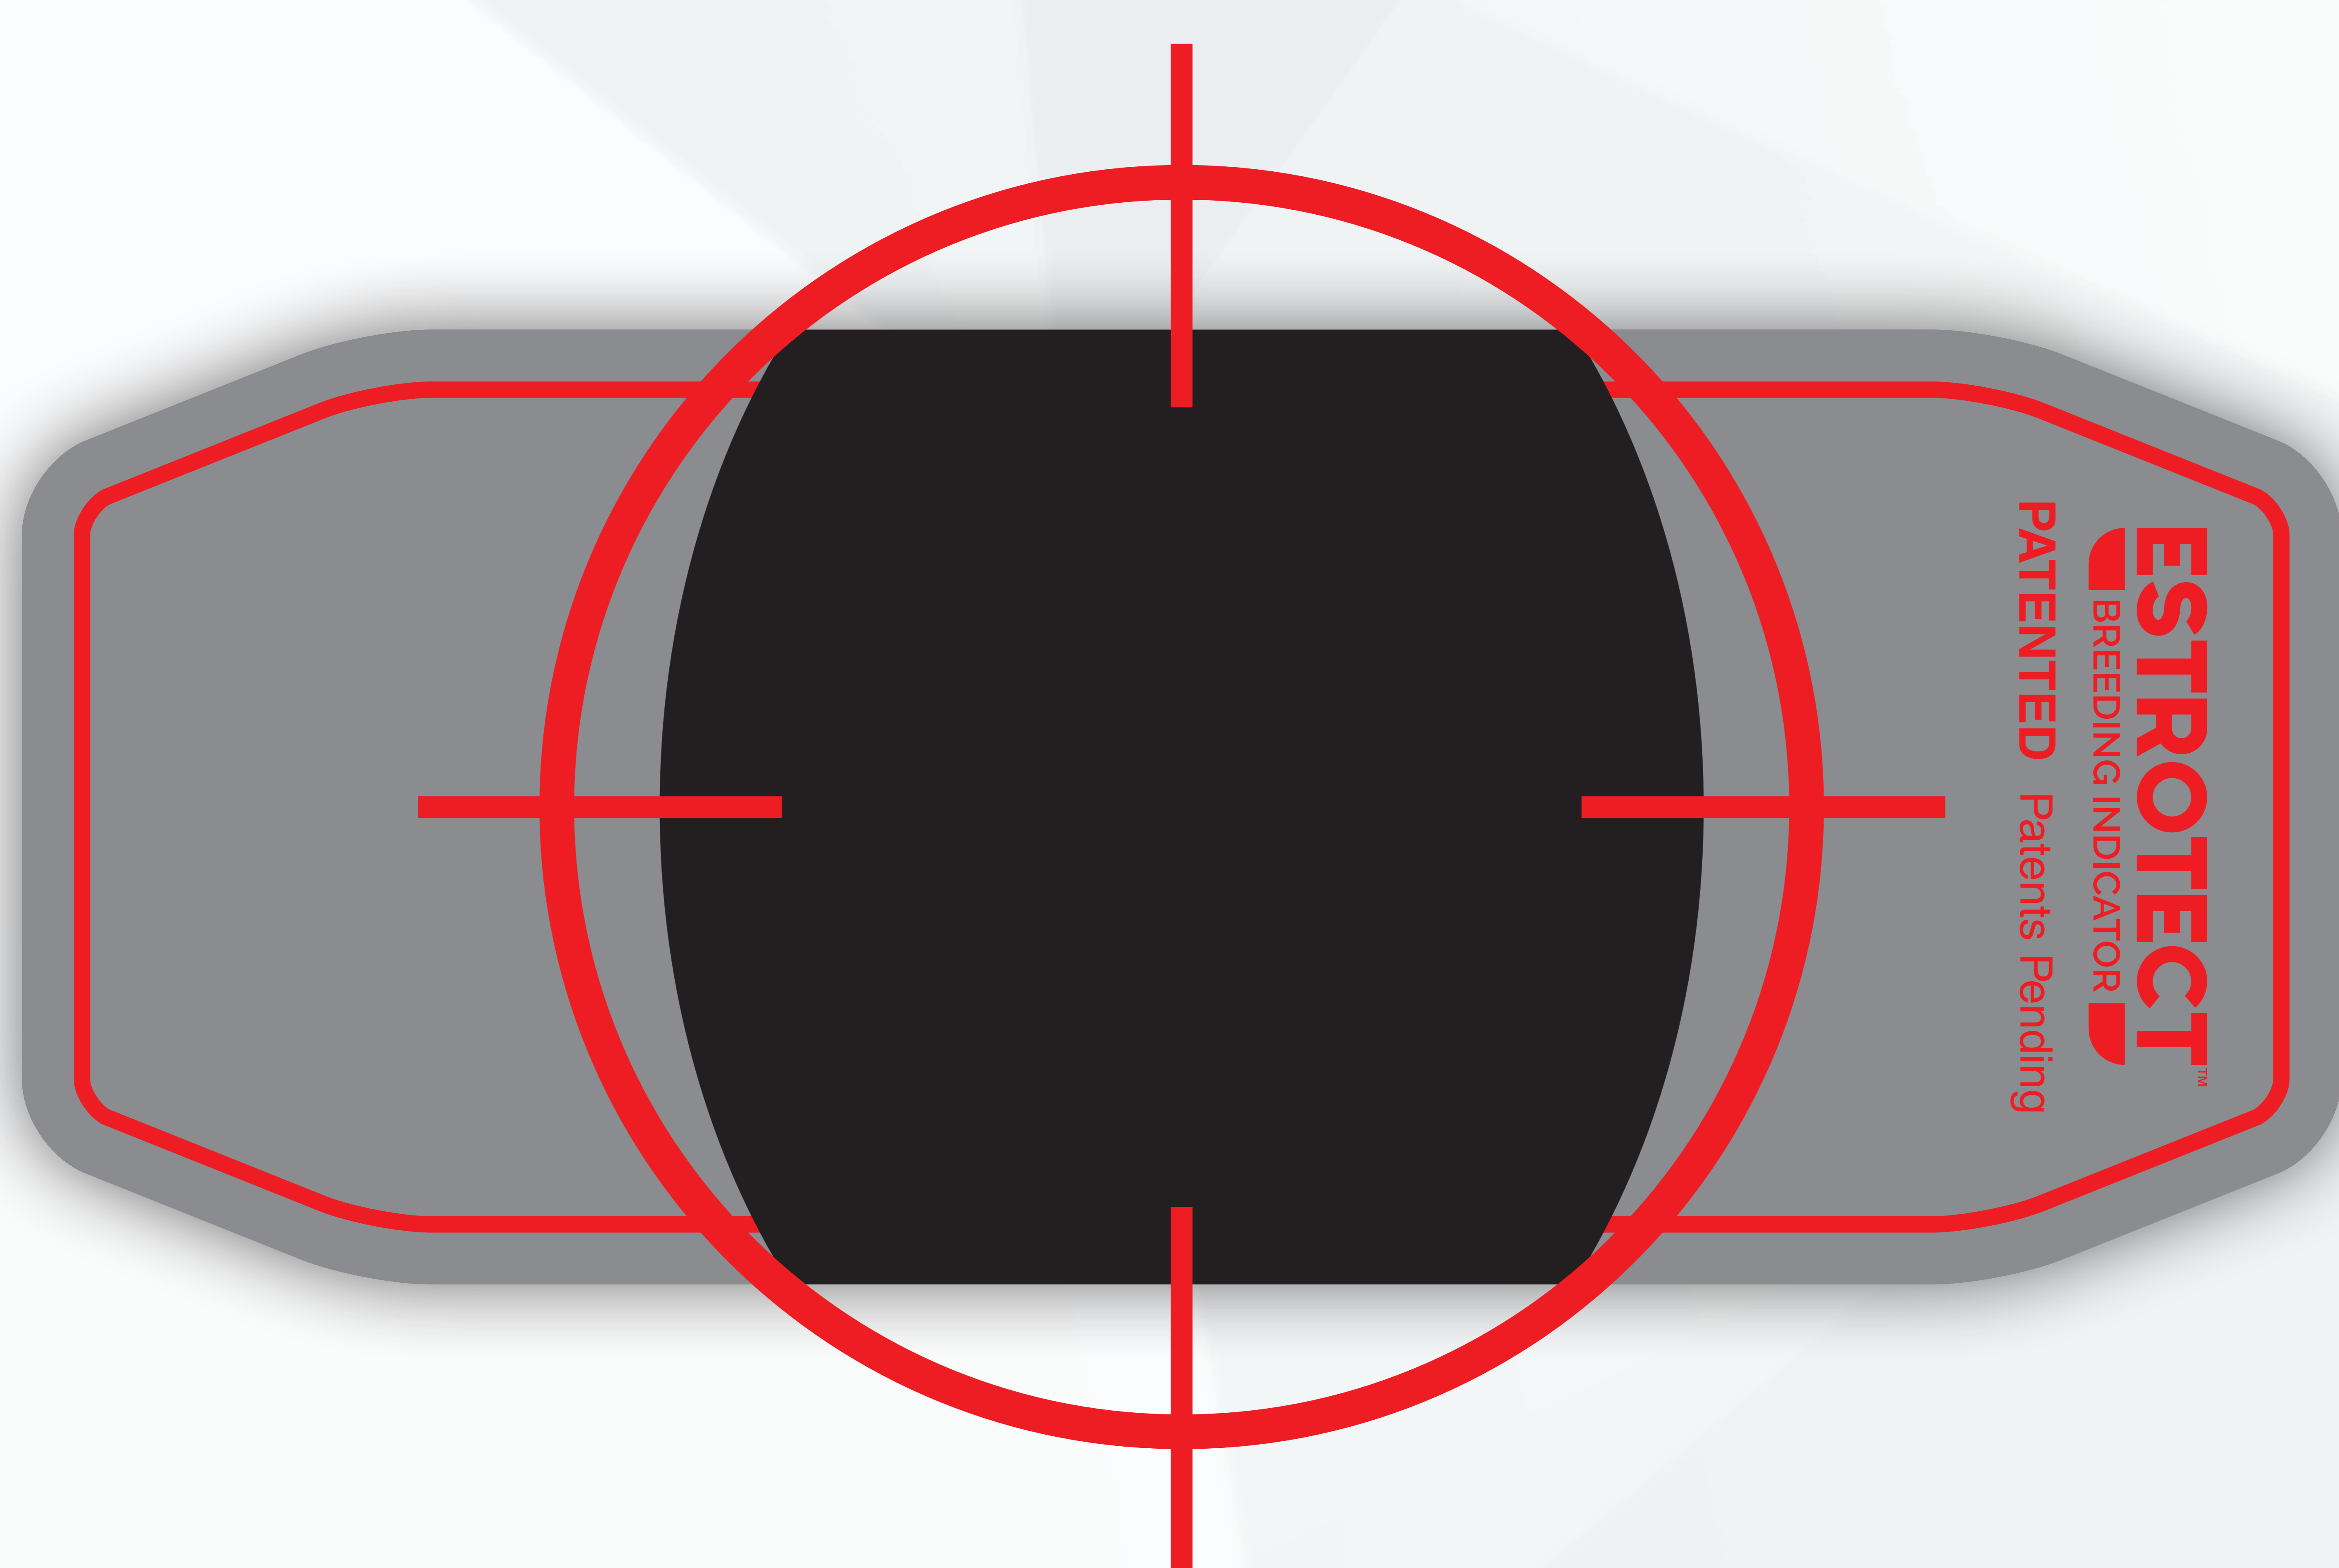

# ESTROTECT™

BREEDING INDICATOR

Increase Confirmed  
Pregnancy Rates by  
Up To **3 Times!**

When the **Breeding Bullseye**  
is rubbed off, **it's time to breed!**

**AS GOOD AS A BULL™**